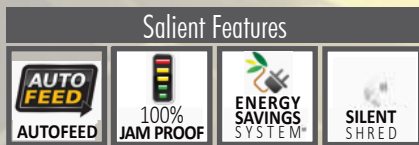

**Powershred® AutoMax™ 150C  
Shredder With Silent Shredd® Technology**

Recommended For 1-3 Users

- Automatic shredding for maximum productivity
- 150 sheet automatic and 8 sheet manual shredding capacities
- Auto Reverse stops and reverses paper if a jam occurs
- SilentShred™ offers ultra-quiet performance for shared workspaces
- Sleep Mode feature shuts down the shredder after 2 minutes of inactivity
- Shreds documents into 4 x 38mm cross-cut particles (Security Level P-4)

**SPECIFICATIONS**

Part #	4680101
Recommended For	1-3 Users
Sheet Capacity	150 sheets ADF / 8 Sheets Manual
Speed	3 Mtr/min
Bin Capacity	32 Ltrs
Can Shred	Plastic Cards, Staples, Paper Clips, CDs
Cut Type	Cross cut
Cut Size	4 x 38 mm
Duty Cycle	12min on / 25min off
Machine Dimension (HxWxD) & Weight	542x346x507/14.4 kg
Warranty	1 Year